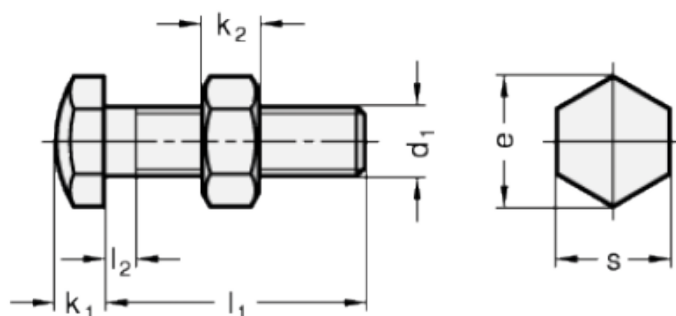

Article number: 20251M420BK

Description: E+G Setting bolt GN 251-M4-20-BK
with nut

Measures

Type AK

Type BK

Mounting block GN 412.1

d	= M4	s = 7
e	= 8.1	
K	= -	
k1	= 2.8	
k2	= 2.4	
l1	= 20	
l2 max.	= 2.1	
l3	= 1.5	