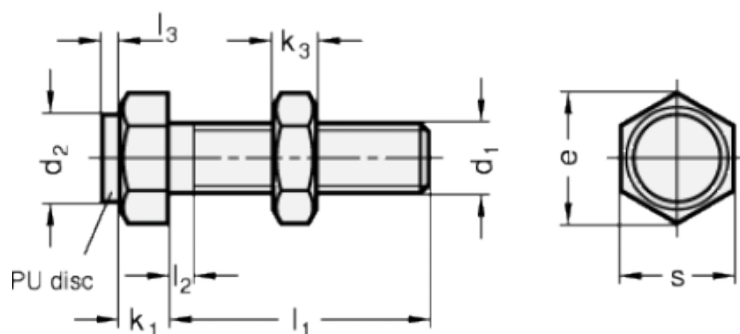

Article number: 20251M420BK

Description: E+G Setting bolt GN 251-M4-20-BK
with nut

Measures

Type AK

Type BK

Mounting block GN 412.1

d	= M4	s = 7
e	= 8.1	
K	= -	
k1	= 2.8	
k2	= 2.4	
l1	= 20	
l2 max.	= 2.1	
l3	= 1.5	